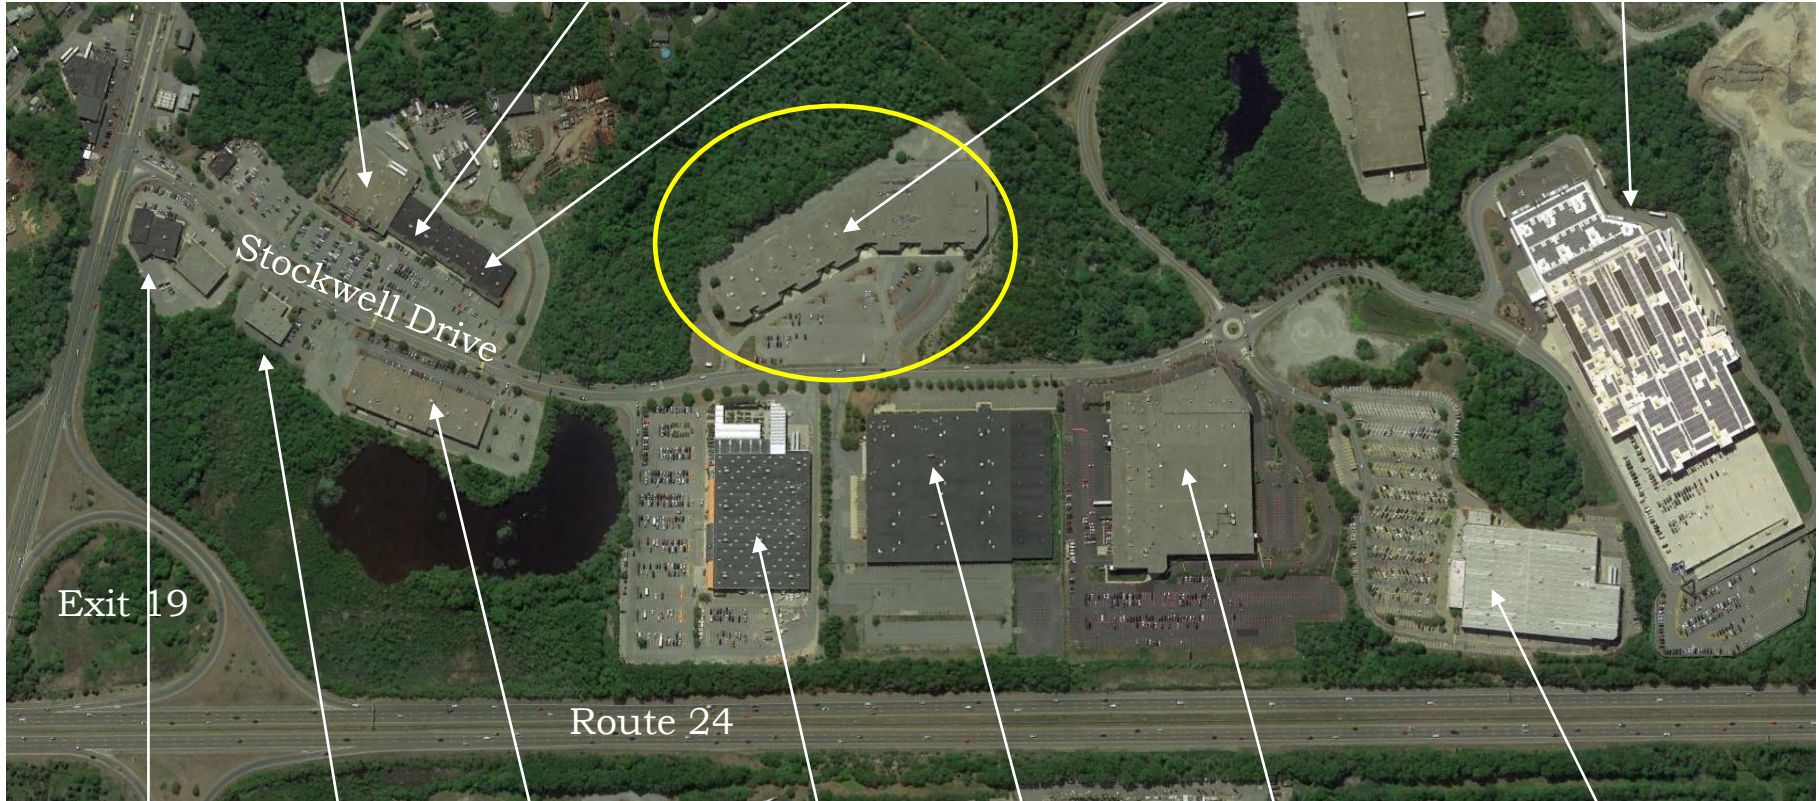

30,000 + cars a day on Stockwell Drive! Easy Access! Just off the Route 24/Boston corridor!

Multiple Spaces available for Lease

Merchants Plaza, Avon, MA

Messina Company - 781 848 5000

DUNKIN' DONUTS

Party City

LOWE'S OUTLET

Multiple Spaces available for Lease
Merchants Plaza, Avon, MA

Messina Company - 781 848 5000