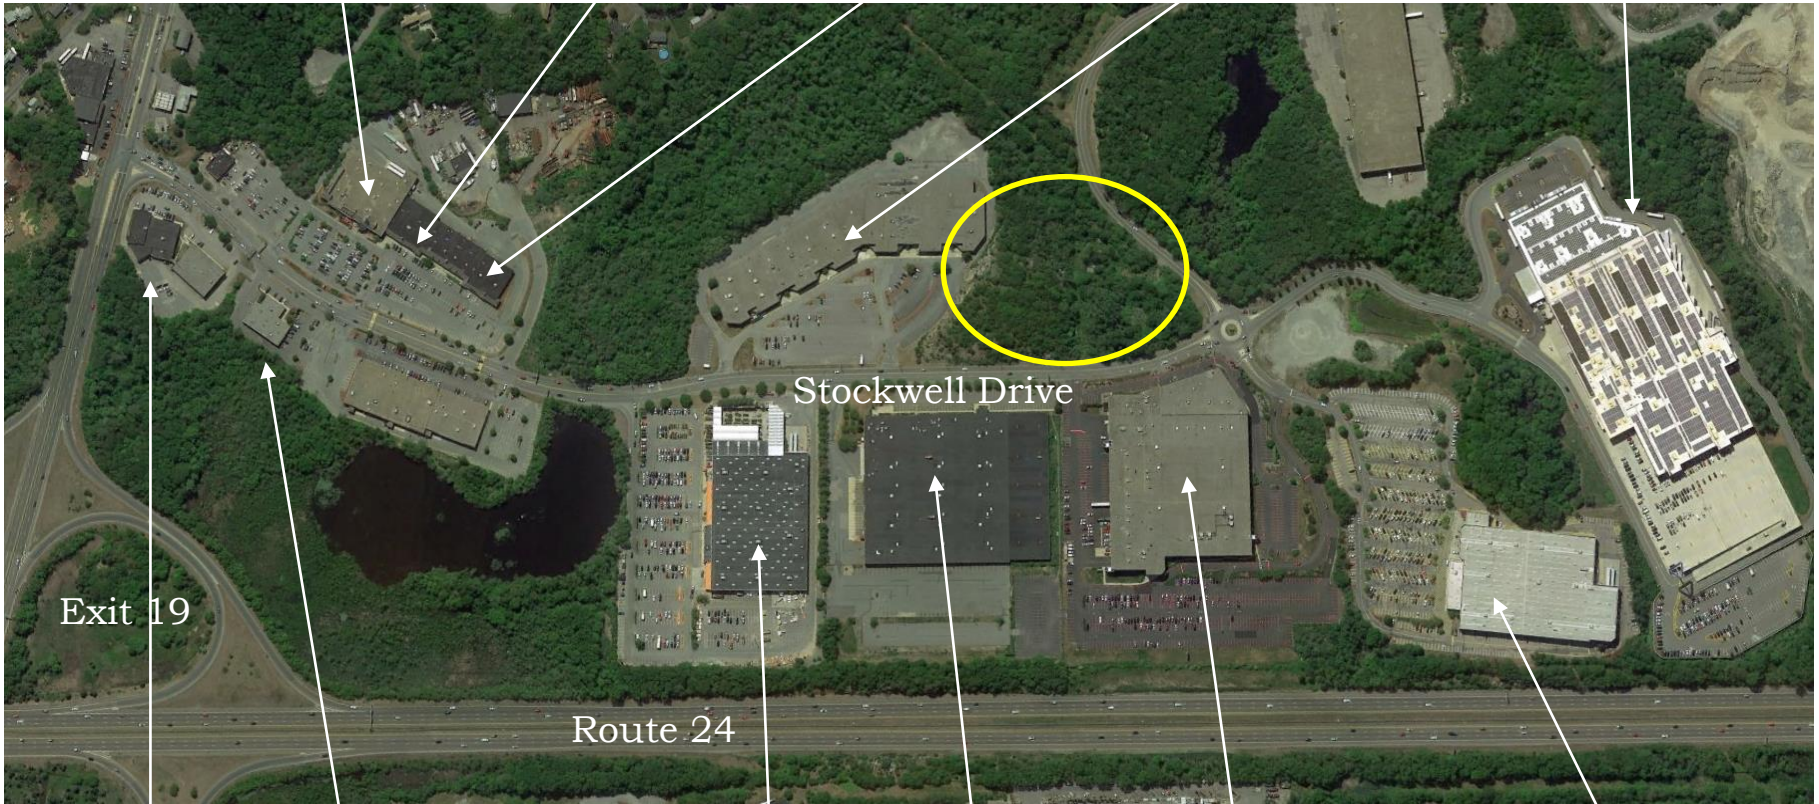

Your 50-60,000 SF
Building(s) here!

Over 2 Million SF of Retail in Merchants Park!

7.3 Acres Available

Merchants Park

Messina Company - 781 848 5000

DUNKIN' DONUTS

Party City

**LOWE'S
OUTLET**

The Tile Shop
www.tileshop.com

Over 2 Million SF of Retail in Merchants Park!

7.3 Acres Available
Merchants Park

Messina Company - 781 848 5000